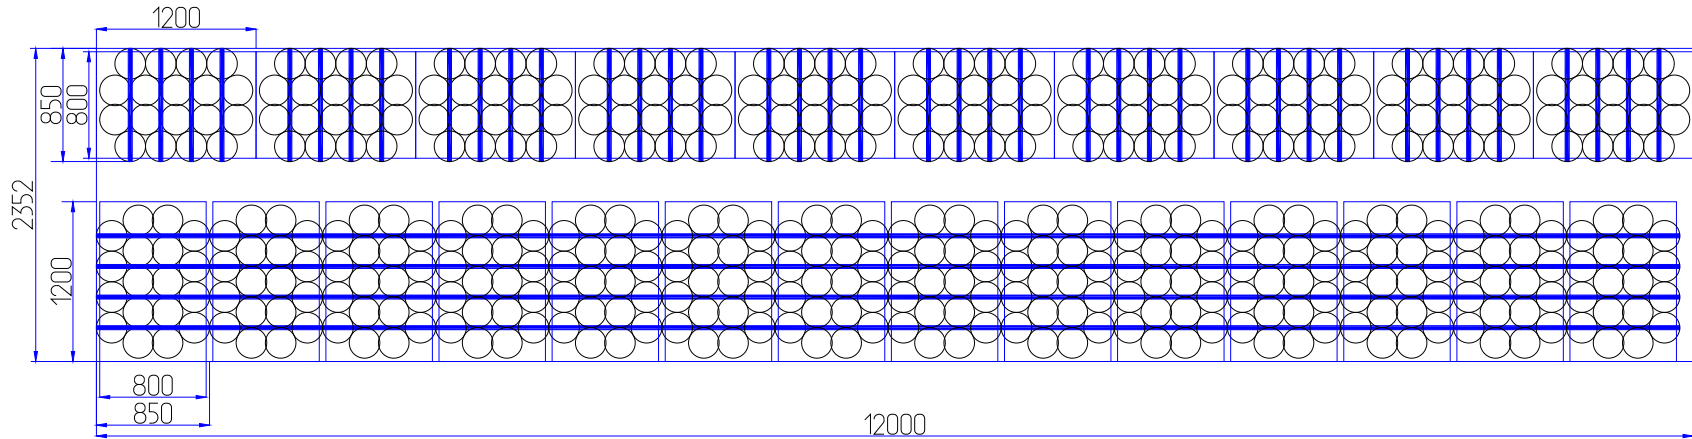

5 liter cylinders loading on 40' container

Loading gauge on pallet	850x1200x1974
Quantity on pallet	108
Pallet gross weight, kg	263,4-268,4
Pallet net weight, kg	248,4
Pallet total quantity	24
Cylinders total quantity	2592