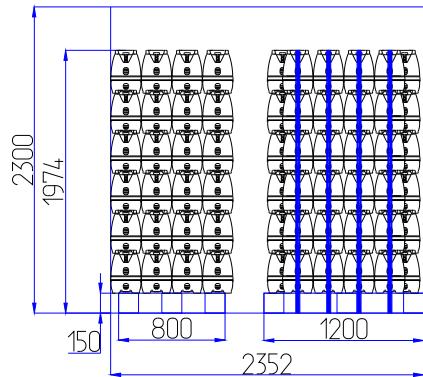

5 liter cylinders loading on 40' container

Loading gauge on pallet	850x1200x1974
Quantity on pallet	108
Pallet gross weight, kg	263,4-268,4
Pallet net weight, kg	248,4
Pallet total quantity	24
Cylinders total quantity	2592