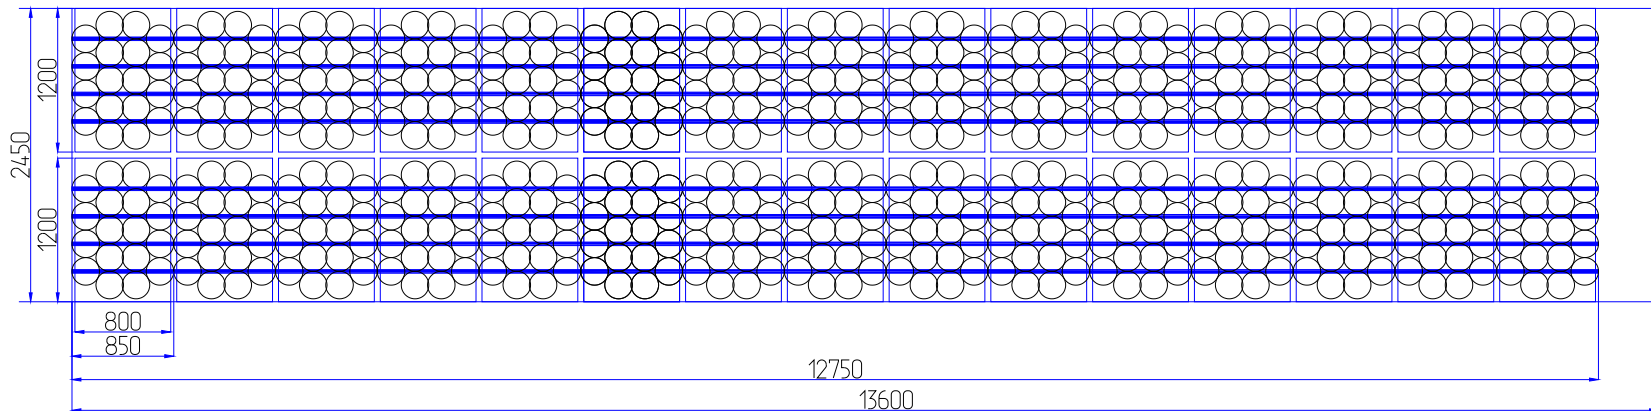

5 liter cylinders loading on truck

Loading gauge on pallet	850x1200x1974
Quantity on pallet	108
Pallet gross weight, kg	263,4-268,4
Pallet net weight, kg	248,4
Pallet total quantity	30
Cylinders total quantity	3240