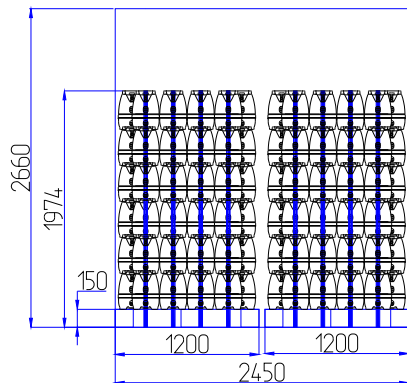

5 liter cylinders loading on truck

Loading gauge on pallet	850x1200x1974
Quantity on pallet	108
Pallet gross weight, kg	263,4-268,4
Pallet net weight, kg	248,4
Pallet total quantity	30
Cylinders total quantity	3240