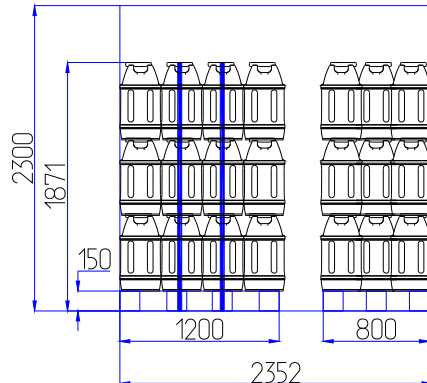

## 24 liter cylinders loading on 40' container

Loading gauge on pallet	830x1220x1871
Quantity on pallet	33
Pallet gross weight, kg	236,1-241,1
Pallet net weight, kg	221,1
Pallet total quantity	23
Cylinders total quantity	759