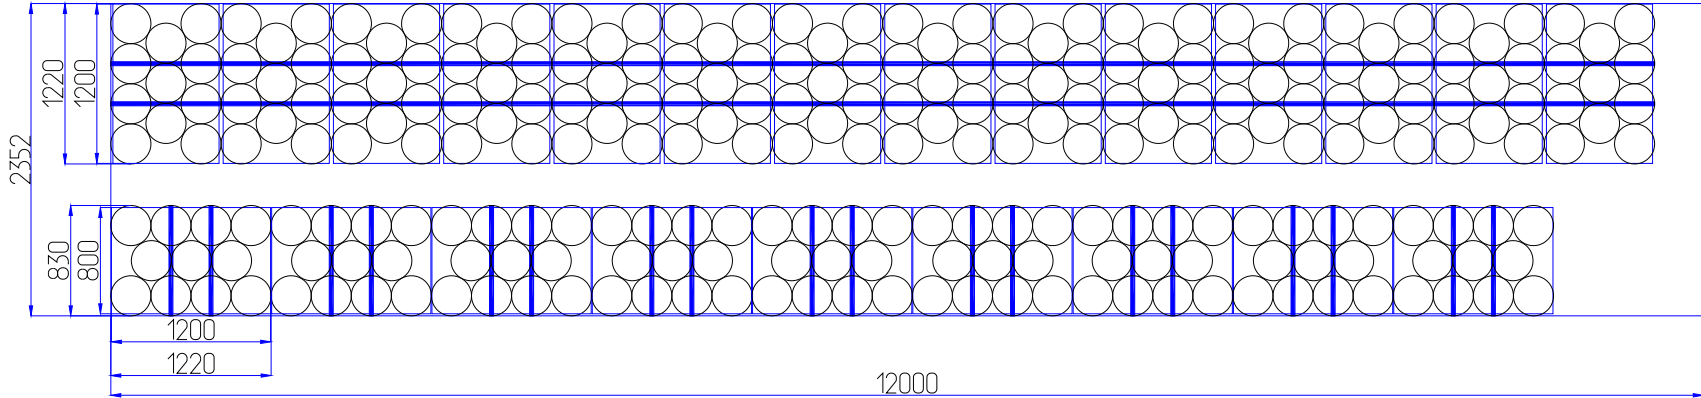

## 24 liter cylinders loading on 40' container

Loading gauge on pallet	830x1220x1871
Quantity on pallet	33
Pallet gross weight, kg	236,1-241,1
Pallet net weight, kg	221,1
Pallet total quantity	23
Cylinders total quantity	759