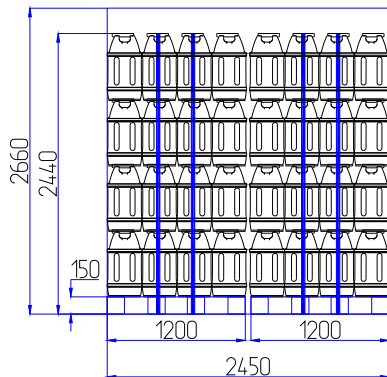

24 liter cylinders loading on truck

Loading gauge on pallet	830x1220x2440
Quantity on pallet	44
Pallet gross weight, kg	367-377
Pallet net weight, kg	292
Pallet total quantity	32
Cylinders total quantity	1408