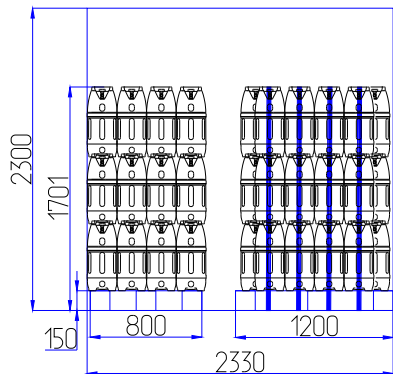

12 liter cylinders loading on 40' container

Loading gauge on pallet	850x1200x1701
Quantity on pallet	54
Pallet gross weight, kg	204-209
Pallet net weight, kg	189
Pallet total quantity	24
Cylinders total quantity	1296