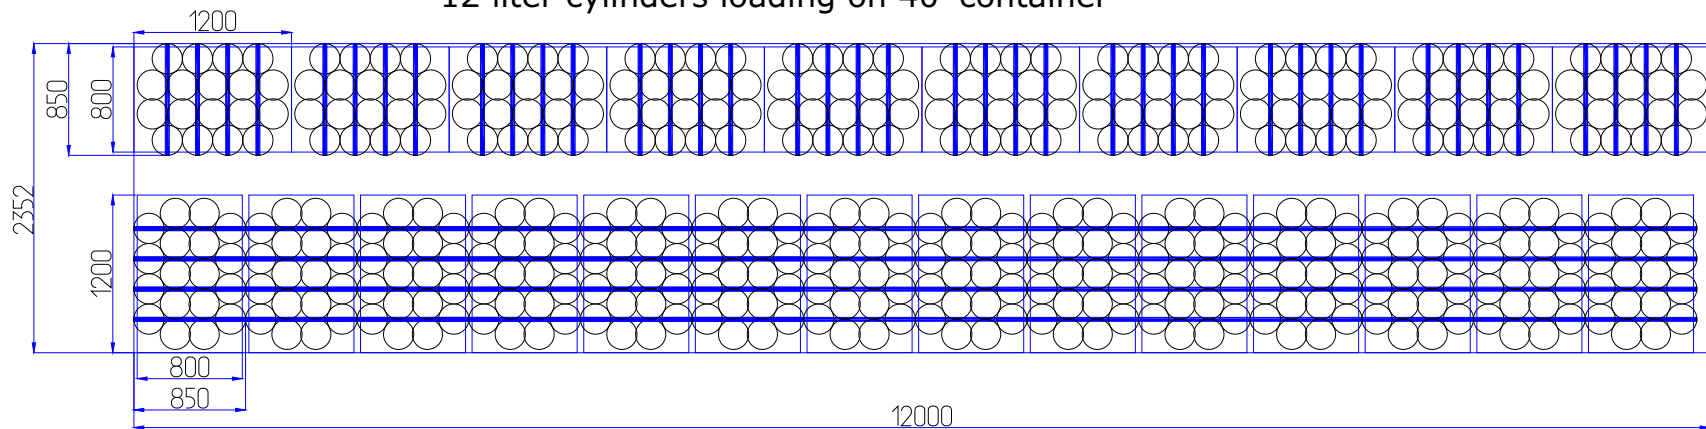

12 liter cylinders loading on 40' container

Loading gauge on pallet	850x1200x1701
Quantity on pallet	54
Pallet gross weight, kg	204-209
Pallet net weight, kg	189
Pallet total quantity	24
Cylinders total quantity	1296