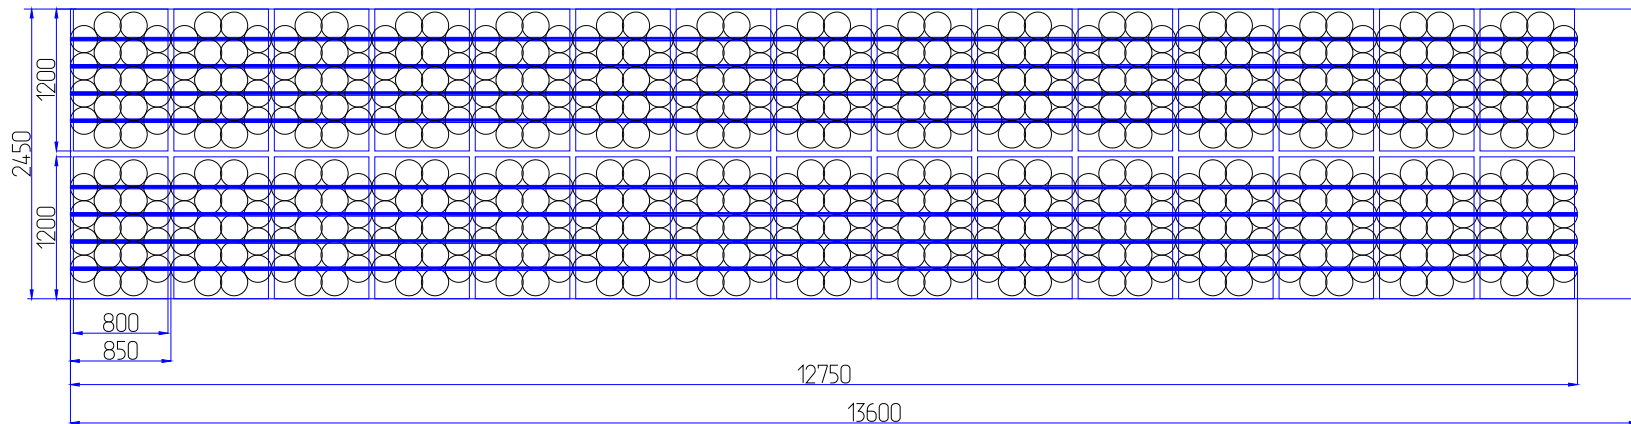

12 liter cylinders loading on truck

Loading gauge on pallet	850x1200x2210
Quantity on pallet	72
Pallet gross weight, kg	267-272
Pallet net weight, kg	252
Pallet total quantity	30
Cylinders total quantity	2160