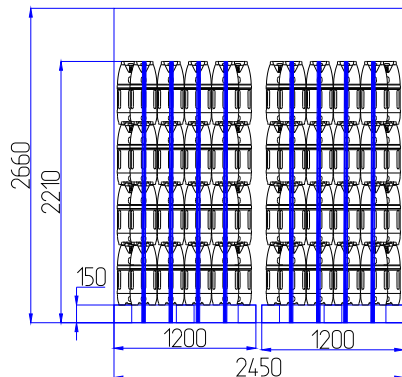

12 liter cylinders loading on truck

Loading gauge on pallet	850x1200x2210
Quantity on pallet	72
Pallet gross weight, kg	267-272
Pallet net weight, kg	252
Pallet total quantity	30
Cylinders total quantity	2160